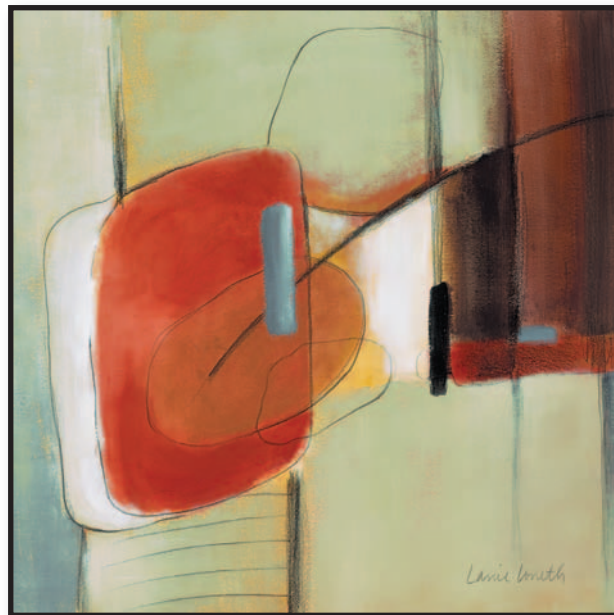

AFTERNOON BAMBOO LEAVES II
Lanie Loreth
5950 12 x 12